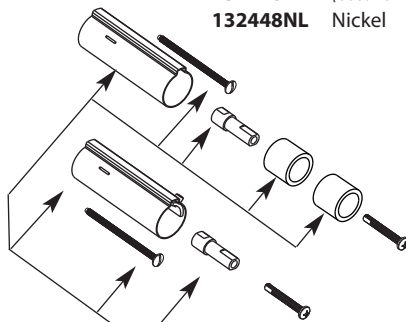

Waterhill® Moentrol®

with Built-In 3 Function Diverter Shower Valve Trim

Models: Valve Trim

- TS513
- TS513BN
- TS513NL
- TS513ORB
- TS513WR

- Chrome
- Brushed Nickel
- Nickel
- Oil Rubbed Bronze
- Wrought Iron

Order by Part Number. For use with S955 valve.

*There is more than 1 version of this model.
Page down to identify the version you have.*

Escutcheon

- 138300** Chrome
- 138300BN** Brushed Nickel
- 138300NL** Nickel
- 138300ORB** Oil Rubbed Bronze
- 138300WR** Wrought Iron

Retainer Screws (4)

- 136195** Chrome
- 136195BN** (Used for Brushed Nickel & Antique Nickel)
- 136195BP** (Used for Oil Rubbed Bronze & Wrought Iron)
- 136195NL** Nickel

Stop Tube Kit w/Screw

- 132448** Chrome
- 132448BN** (Used for Brushed Nickel & Antique Nickel)
- 132448WR** (Used for Oil Rubbed Bronze & Wrought Iron)
- 132448NL** Nickel

Handle Extension Kit

- 135167** Chrome
- 135167BN** (Used for Brushed Nickel & Antique Nickel)
- 135167WR** (Used for Oil Rubbed Bronze & Wrought Iron)
- 135167NL** Nickel

Stop Tube Kit w/o Screw

- 135151** Chrome
- 135151BN** (Used for Brushed Nickel & Antique Nickel)
- 135151WR** (Used for Oil Rubbed Bronze & Wrought Iron)
- 135151NL** Nickel