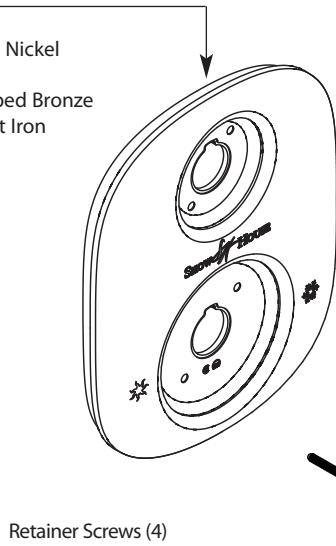

Waterhill® Moentrol®

with Built-In 3 Function Diverter Shower Valve Trim

Models: Valve Trim

- TS513
- TS513BN
- TS513NL
- TS513ORB
- TS513WR

- Chrome
- Brushed Nickel
- Nickel
- Oil Rubbed Bronze
- Wrought Iron

Order by Part Number. For use with S955 valve.

*There is more than 1 version of this model.
Page down to identify the version you have.*

Escutcheon

- 138300** Chrome
- 138300BN** Brushed Nickel
- 138300NL** Nickel
- 138300ORB** Oil Rubbed Bronze
- 138300WR** Wrought Iron

Retainer Screws (4)

- 136195** Chrome
- 136195BN** (Used for Brushed Nickel & Antique Nickel)
- 136195BP** (Used for Oil Rubbed Bronze & Wrought Iron)
- 136195NL** Nickel

Stop Tube Kit w/Screw

- 132448** Chrome
- 132448BN** (Used for Brushed Nickel & Antique Nickel)
- 132448WR** (Used for Oil Rubbed Bronze & Wrought Iron)
- 132448NL** Nickel